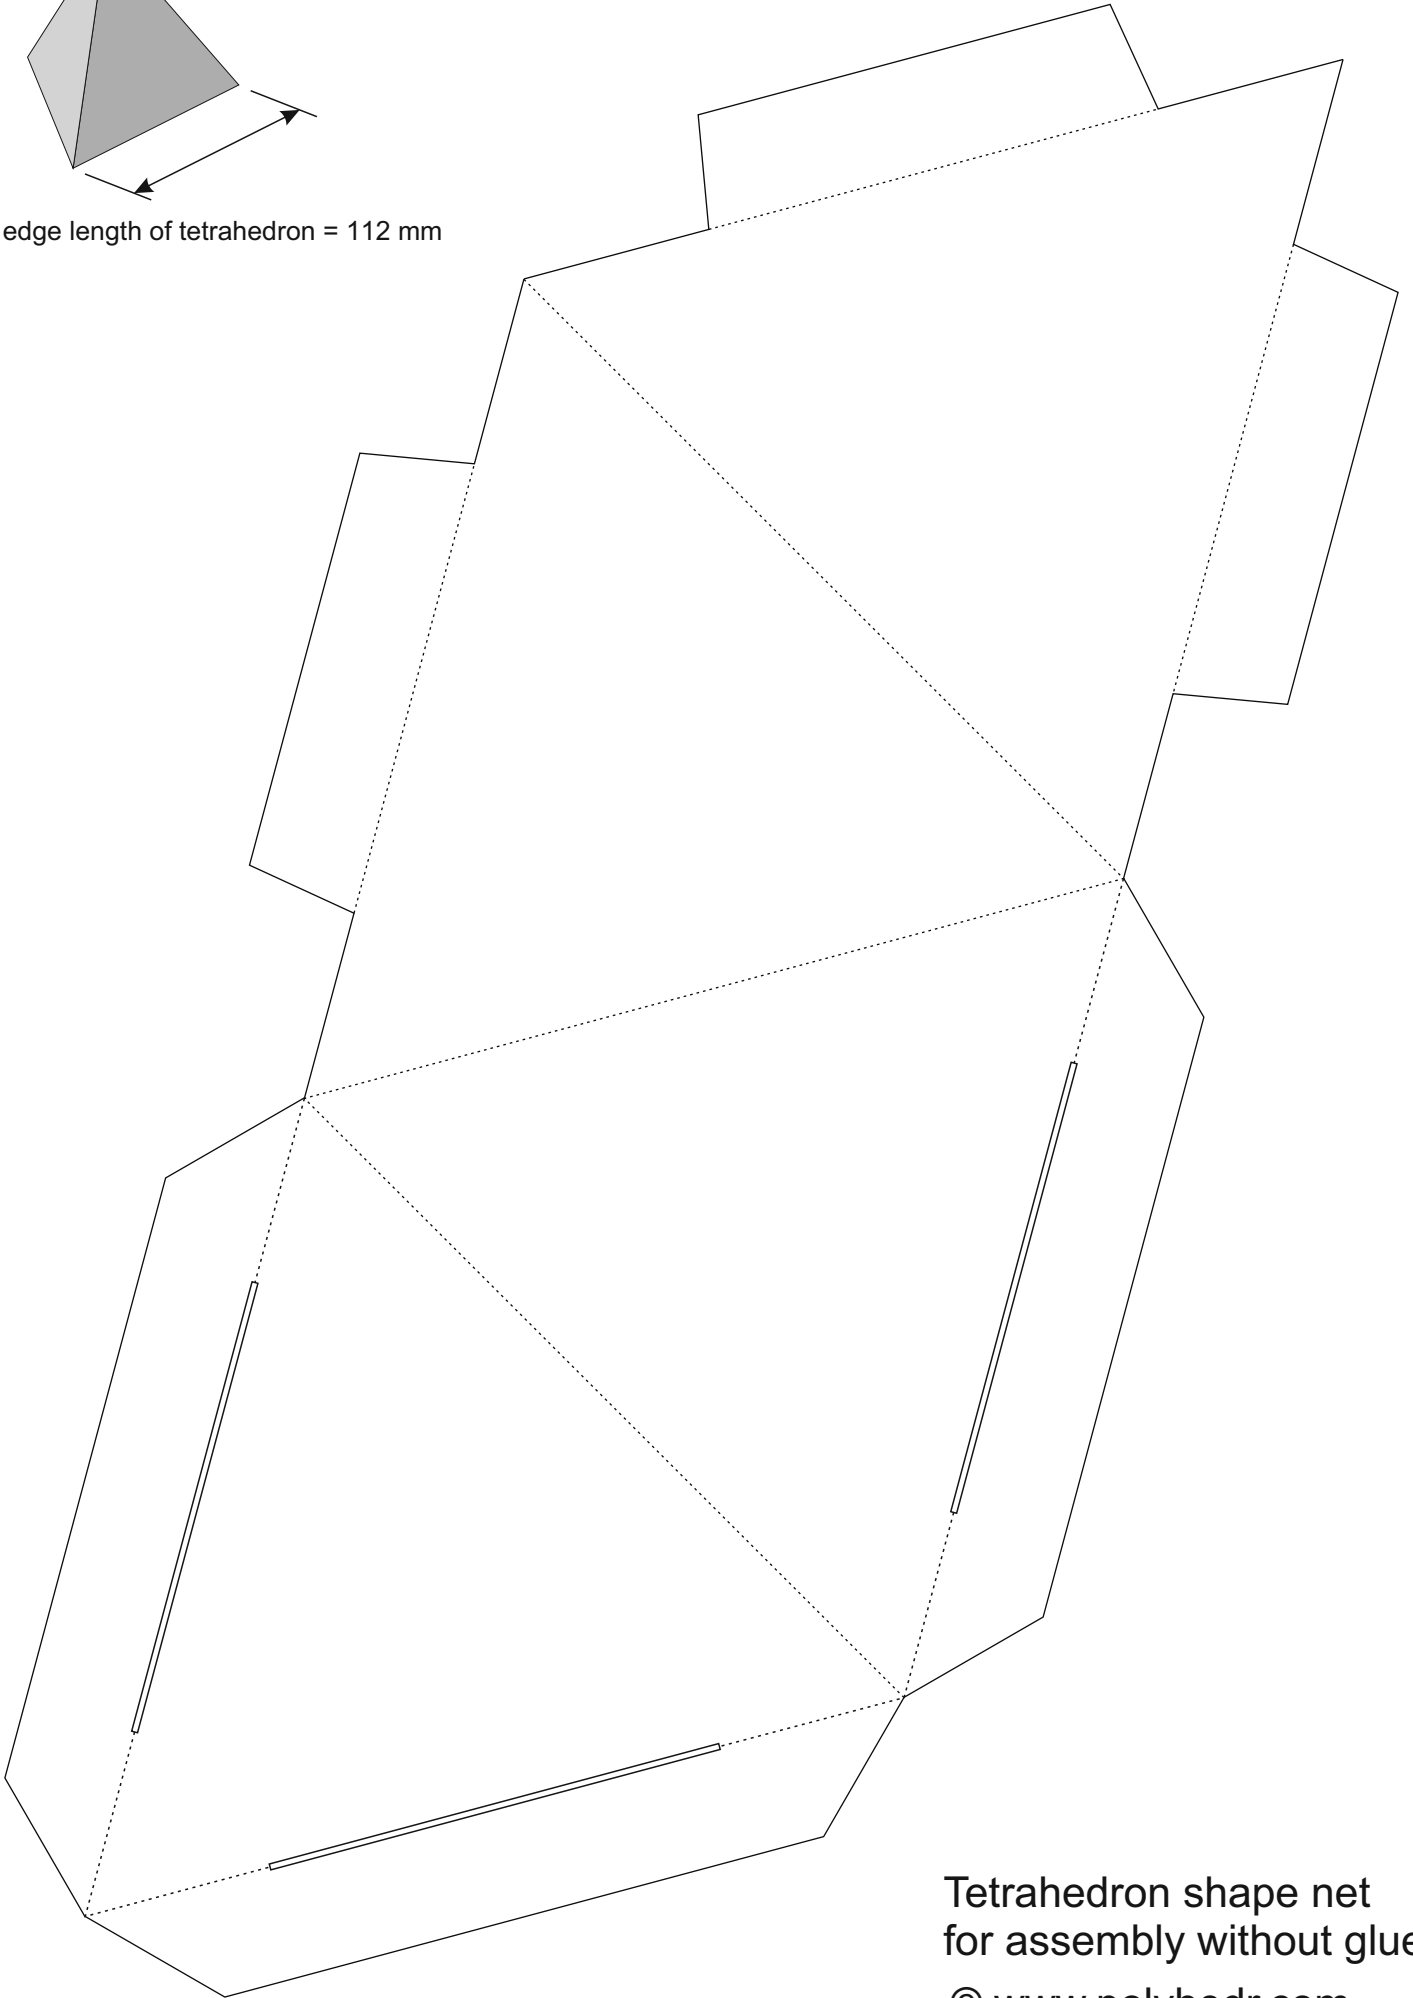

the edge length of tetrahedron = 112 mm

Tetrahedron shape net
for assembly without glue
© www.polyhedr.com