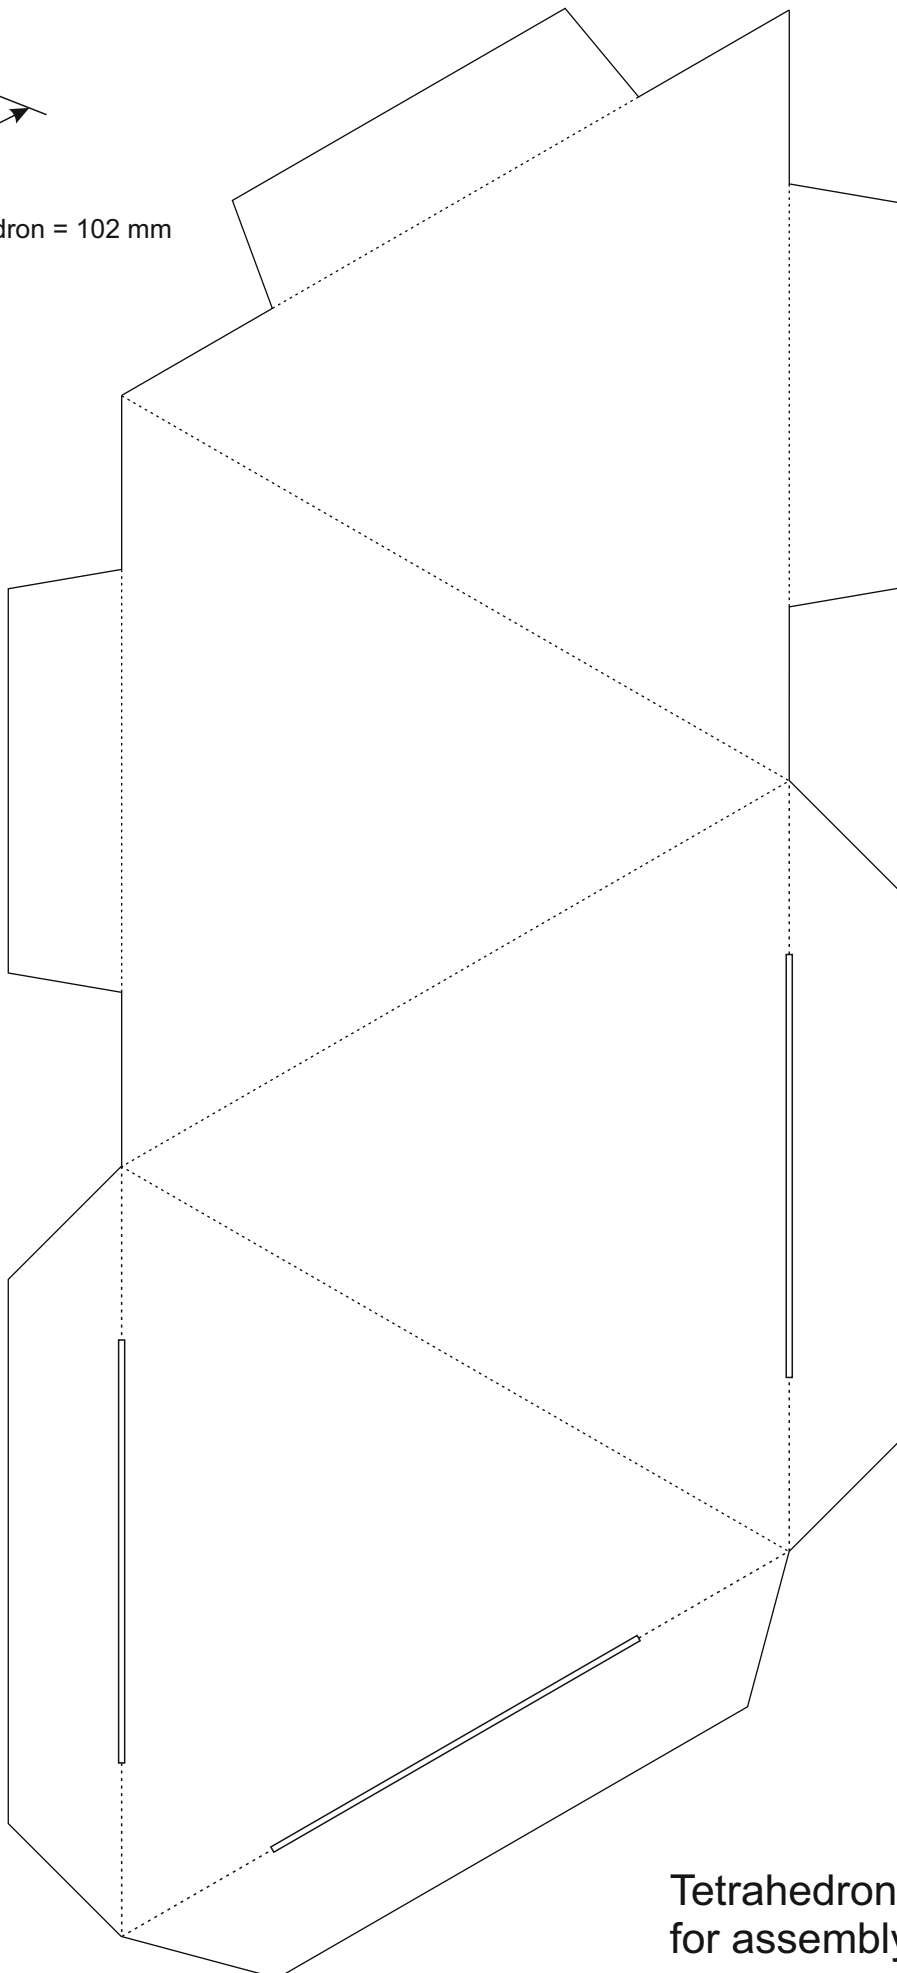

the edge length of tetrahedron = 102 mm

Tetrahedron shape net
for assembly without glue

© www.polyhedr.com